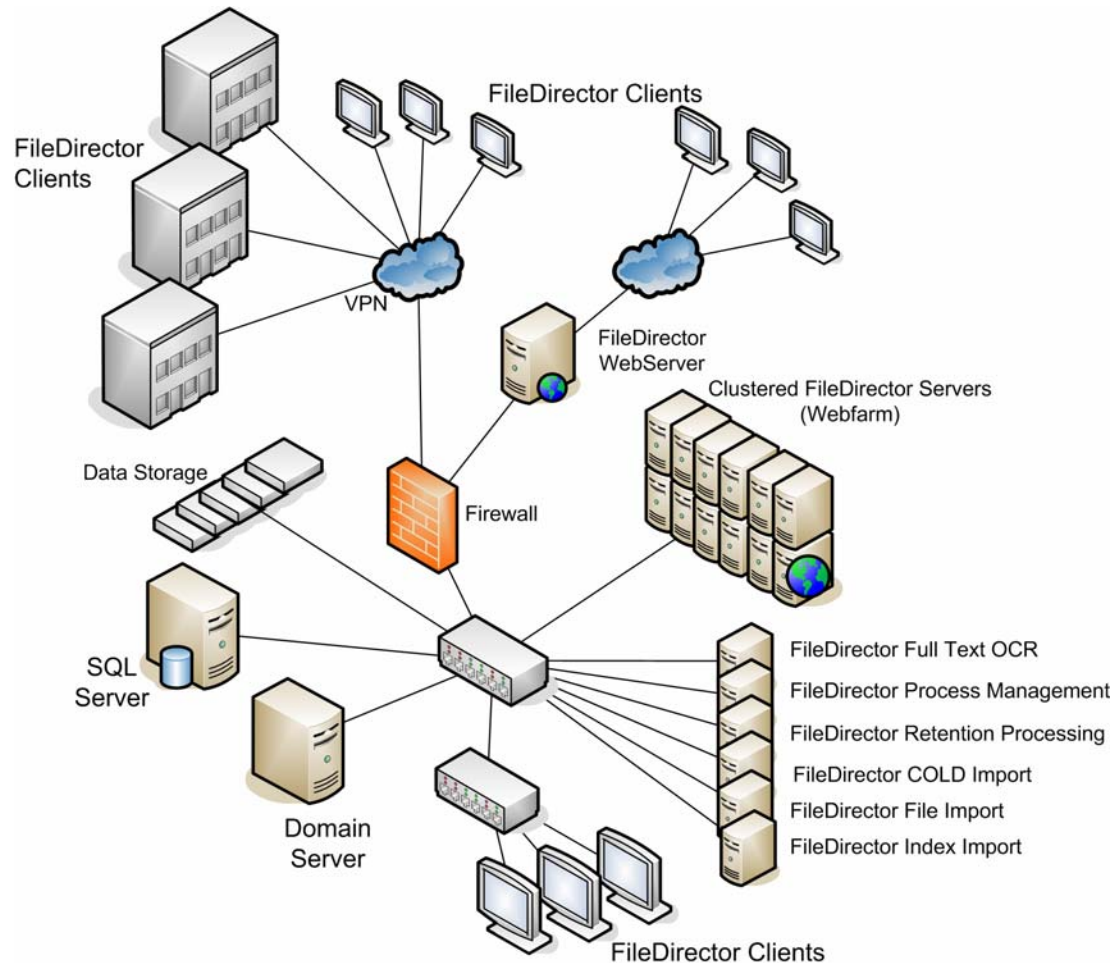

Power...Flexibility...Efficiency...Security

- FileDirector is based on Microsoft .NET technology.
- Intranet / Internet transparency
- Scalable from 1 to 128 Servers
- 3-Tier architecture
- Microsoft SQL or Oracle database
- Active Directory/LDAP based security
- Flexible and simple administration of rights
- Built-in documented SDK
- SAP Integration
- Microsoft Office Integration
- Full Text OCR
- Forms Recognition
- Process Management
- Full activity logging
- Document Retention control